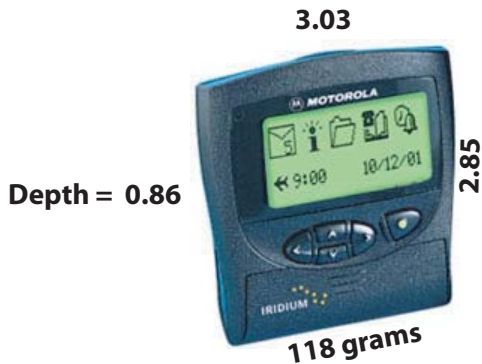

2.44  
Depth = 2.32

The Iridium 9505A portable satellite phone is a small, light-weight phone that is ideal for industrial or rugged conditions. It is more resistant to water, dust, and shock than the original Iridium models.